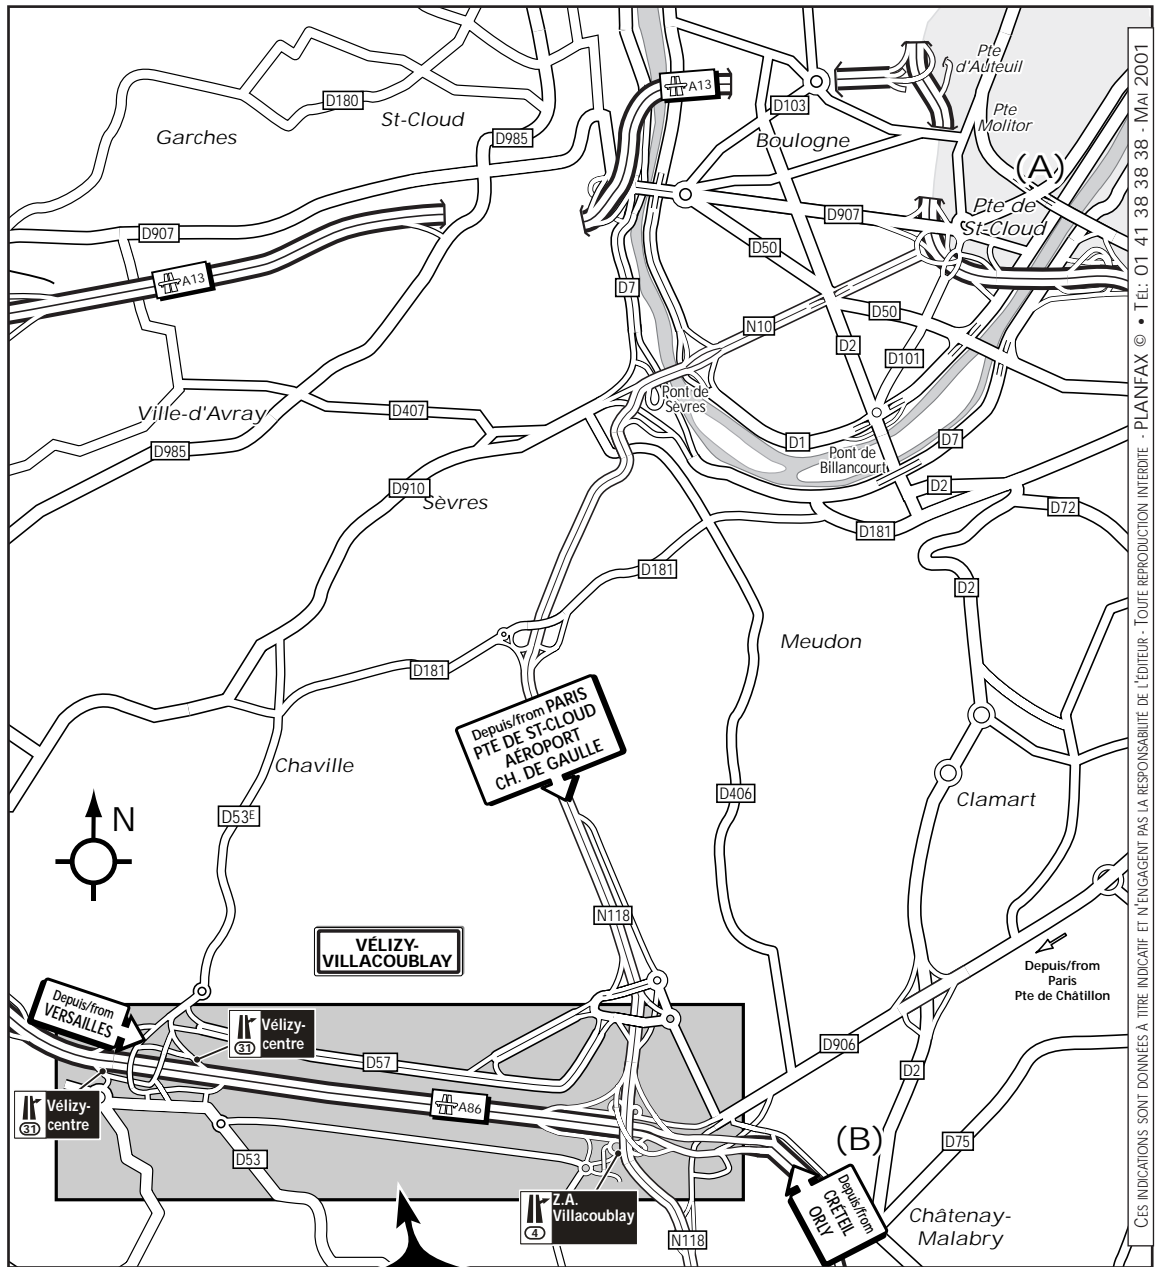

■ **PUBLIC TRANSIT :**

- SNCF : From PARIS SAINT-LAZARE station, take the VERSAILLES RIVE DROITE train and get off at CHAVILLE RD. Then take the Number 2211 bus and get off at Sextant.
- SNCF : From PARIS MONTPARNASSE station, take the VERSAILLES CHANTIERS train and get off at Chaville RG. Then take the Number 2211 bus and get off at Sextant.
- RER Line C : Take the VERSAILLES/ SAINT-QUENTIN train and get off at Chaville-Vélizy. Then take the Number 2211 bus and get off at Sextant.